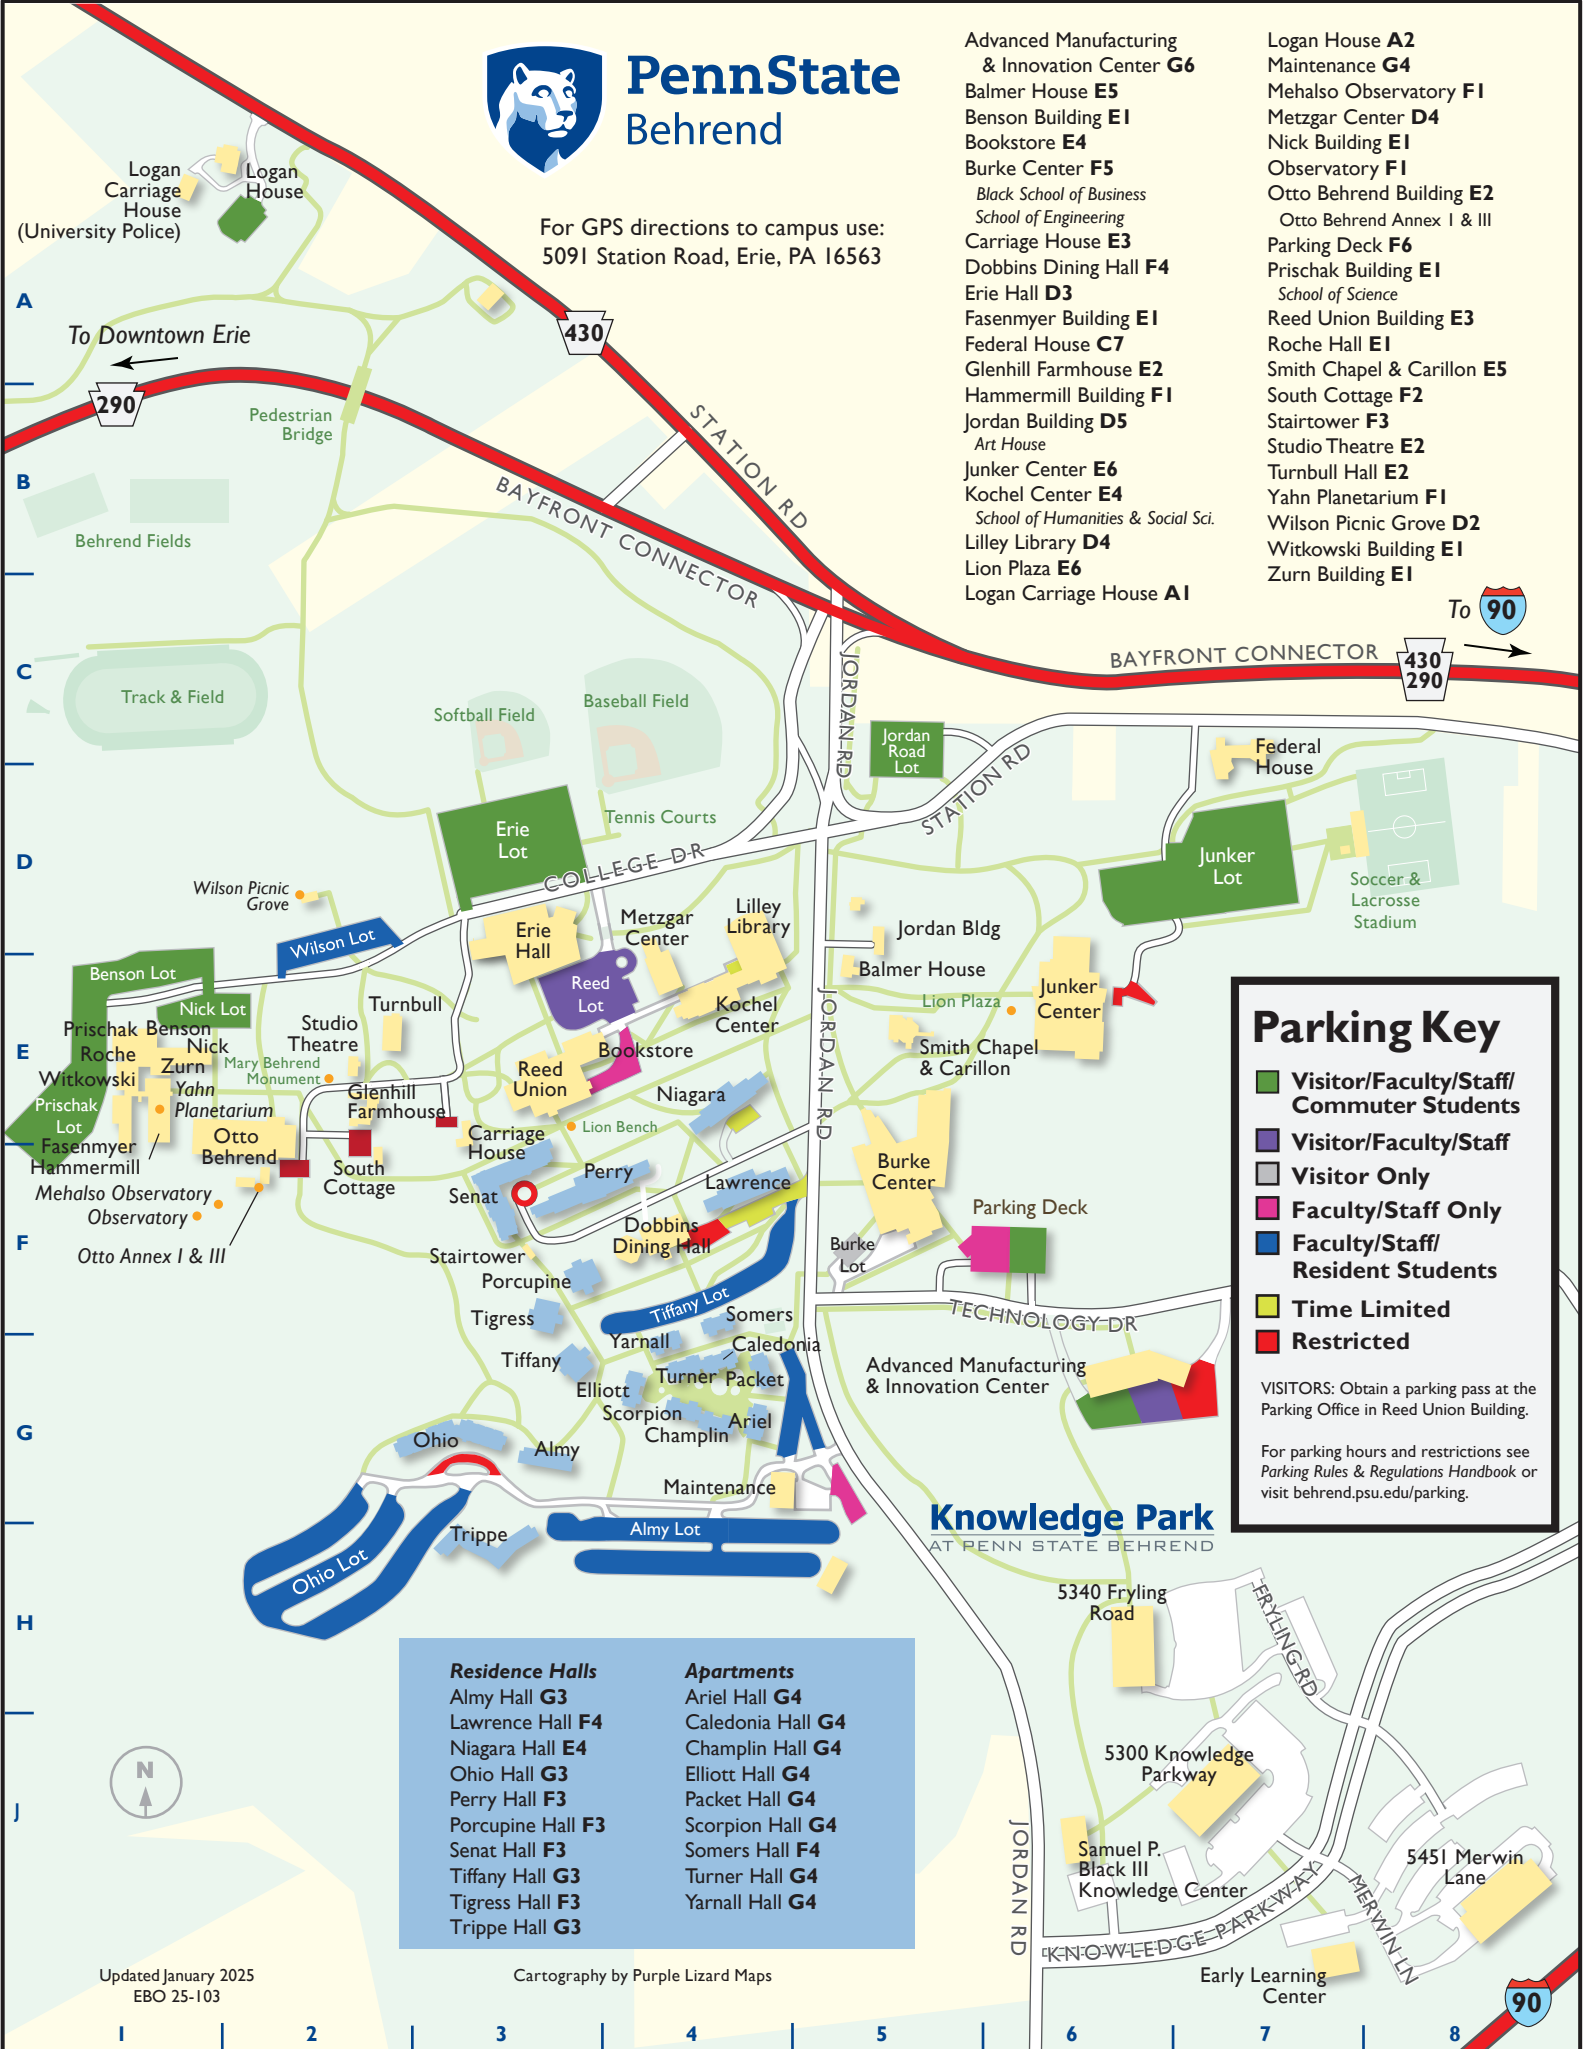

PennState Behrend

For GPS directions to campus use:
5091 Station Road, Erie, PA 16563

- Advanced Manufacturing & Innovation Center **G6**
- Balmer House **E5**
- Benson Building **E1**
- Bookstore **E4**
- Burke Center **F5**
Black School of Business
- School of Engineering*
- Carriage House **E3**
- Dobbins Dining Hall **F4**
- Erie Hall **D3**
- Fasenmyer Building **E1**
- Federal House **C7**
- Glenhill Farmhouse **E2**
- Hammermill Building **F1**
- Jordan Building **D5**
Art House
- Junker Center **E6**
- Kochel Center **E4**
School of Humanities & Social Sci.
- Lilley Library **D4**
- Lion Plaza **E6**
- Logan Carriage House **A1**

- Logan House **A2**
- Maintenance **G4**
- Mehalso Observatory **F1**
- Metzgar Center **D4**
- Nick Building **E1**
- Observatory **F1**
- Otto Behrend Building **E2**
- Otto Behrend Annex I & III
- Parking Deck **F6**
- Prischak Building **E1**
School of Science
- Reed Union Building **E3**
- Roche Hall **E1**
- Smith Chapel & Carillon **E5**
- South Cottage **F2**
- Stairtower **F3**
- Studio Theatre **E2**
- Turnbull Hall **E2**
- Yahn Planetarium **F1**
- Wilson Picnic Grove **D2**
- Witkowski Building **E1**
- Zurn Building **E1**

Parking Key

- Visitor/Faculty/Staff/Commuter Students
- Visitor/Faculty/Staff
- Visitor Only
- Faculty/Staff Only
- Faculty/Staff/Resident Students
- Time Limited
- Restricted

VISITORS: Obtain a parking pass at the Parking Office in Reed Union Building.

Updated January 2025
EBO 25-103

Cartography by Purple Lizard Maps