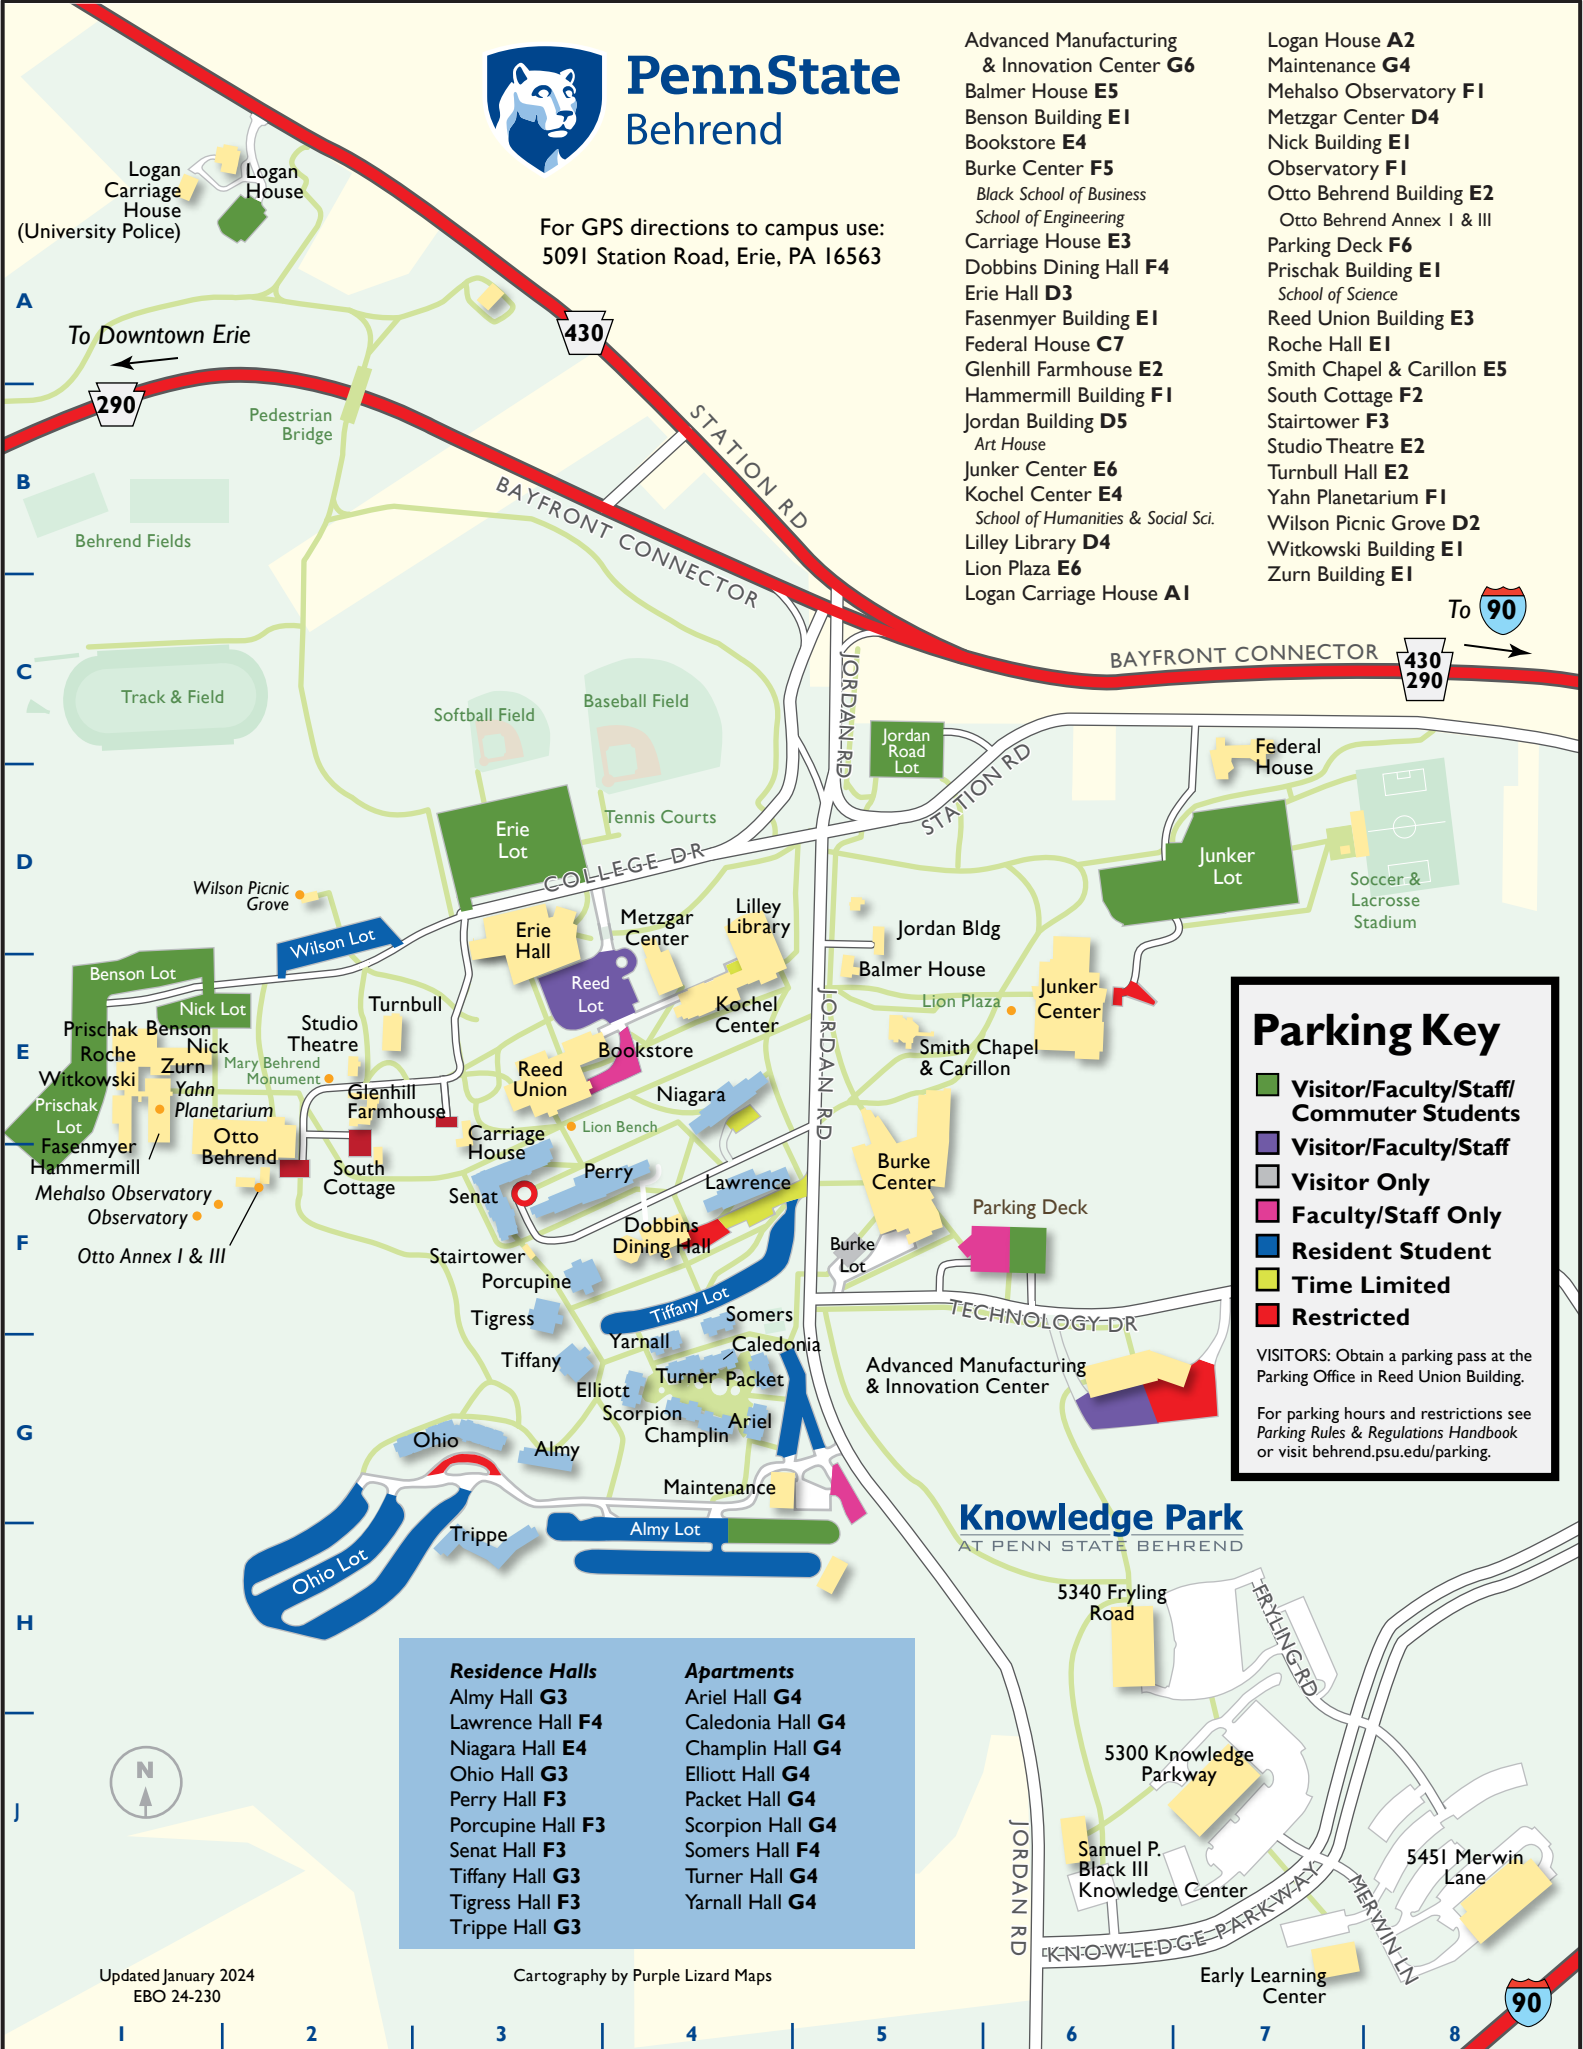

PennState Behrend

For GPS directions to campus use:
5091 Station Road, Erie, PA 16563

- Advanced Manufacturing & Innovation Center **G6**
- Balmer House **E5**
- Benson Building **E1**
- Bookstore **E4**
- Burke Center **F5**
Black School of Business
- Carriage House **E3**
- Dobbins Dining Hall **F4**
- Erie Hall **D3**
- Fasenmyer Building **E1**
- Federal House **C7**
- Glenhill Farmhouse **E2**
- Hammermill Building **F1**
- Jordan Building **D5**
Art House
- Junker Center **E6**
- Kochel Center **E4**
School of Humanities & Social Sci.
- Lilley Library **D4**
- Lion Plaza **E6**
- Logan Carriage House **A1**

- Logan House **A2**
- Maintenance **G4**
- Mehalso Observatory **F1**
- Metzgar Center **D4**
- Nick Building **E1**
- Observatory **F1**
- Otto Behrend Building **E2**
- Otto Behrend Annex I & III
- Parking Deck **F6**
- Prischak Building **E1**
School of Science
- Reed Union Building **E3**
- Roche Hall **E1**
- Smith Chapel & Carillon **E5**
- South Cottage **F2**
- Stairtower **F3**
- Studio Theatre **E2**
- Turnbull Hall **E2**
- Yahn Planetarium **F1**
- Wilson Picnic Grove **D2**
- Witkowski Building **E1**
- Zurn Building **E1**

Parking Key

- Visitor/Faculty/Staff/Commuter Students
- Visitor/Faculty/Staff
- Visitor Only
- Faculty/Staff Only
- Resident Student
- Time Limited
- Restricted

VISITORS: Obtain a parking pass at the Parking Office in Reed Union Building.

Updated January 2024
EBO 24-230

Cartography by Purple Lizard Maps