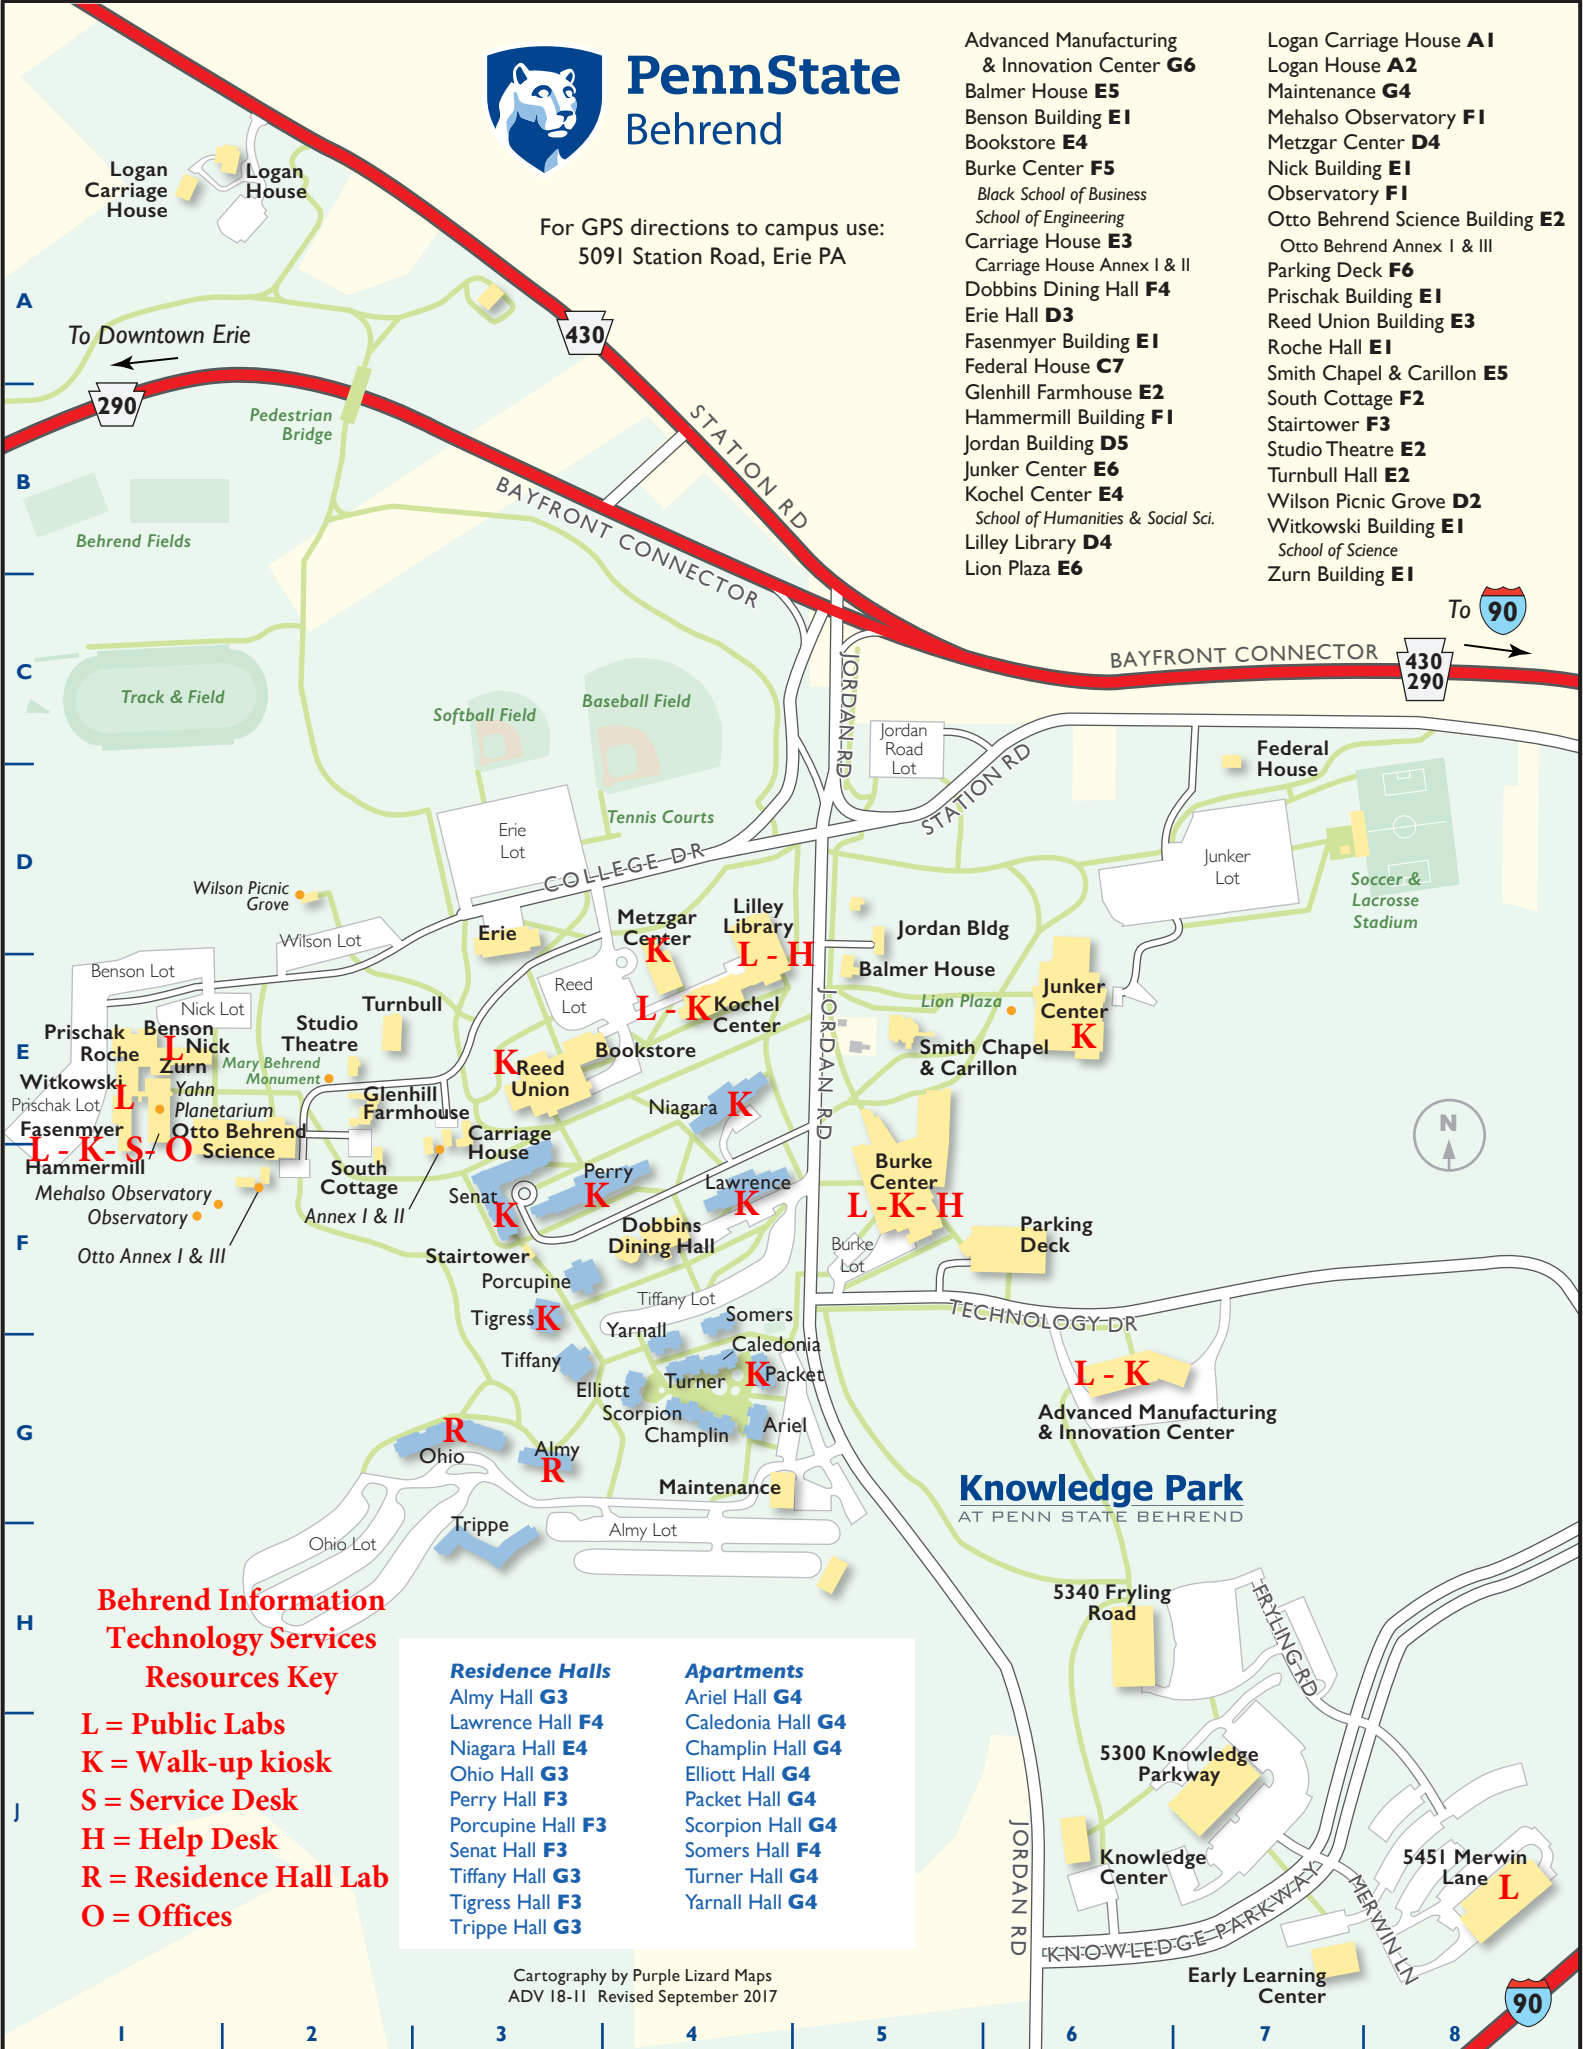

PennState Behrend

For GPS directions to campus use:
5091 Station Road, Erie PA

- Advanced Manufacturing & Innovation Center **G6**
- Balmer House **E5**
- Benson Building **E1**
- Bookstore **E4**
- Burke Center **F5**
School of Business
- Carriage House **E3**
School of Engineering
- Carriage House Annex I & II
- Dobbins Dining Hall **F4**
- Erie Hall **D3**
- Fasenmyer Building **E1**
- Federal House **C7**
- Glenhill Farmhouse **E2**
- Hammermill Building **F1**
- Jordan Building **D5**
- Junker Center **E6**
- Kochel Center **E4**
School of Humanities & Social Sci.
- Lilley Library **D4**
- Lion Plaza **E6**

- Logan Carriage House **A1**
- Logan House **A2**
- Maintenance **G4**
- Mehalso Observatory **F1**
- Metzgar Center **D4**
- Nick Building **E1**
- Observatory **F1**
- Otto Behrend Science Building **E2**
Otto Behrend Annex I & III
- Parking Deck **F6**
- Prischak Building **E1**
- Reed Union Building **E3**
- Roche Hall **E1**
- Smith Chapel & Carillon **E5**
- South Cottage **F2**
- Stairtower **F3**
- Studio Theatre **E2**
- Turnbull Hall **E2**
- Wilson Picnic Grove **D2**
- Witkowski Building **E1**
School of Science
- Zurn Building **E1**

Behrend Information Technology Services Resources Key

- L = Public Labs**
- K = Walk-up kiosk**
- S = Service Desk**
- H = Help Desk**
- R = Residence Hall Lab**
- O = Offices**

Residence Halls

- Almy Hall **G3**
- Lawrence Hall **F4**
- Niagara Hall **E4**
- Ohio Hall **G3**
- Perry Hall **F3**
- Porcupine Hall **F3**
- Senat Hall **F3**
- Tiffany Hall **G3**
- Tigress Hall **F3**
- Trippe Hall **G3**

Apartments

- Ariel Hall **G4**
- Caledonia Hall **G4**
- Champlin Hall **G4**
- Elliott Hall **G4**
- Packet Hall **G4**
- Scorpion Hall **G4**
- Somers Hall **F4**
- Turner Hall **G4**
- Yarnall Hall **G4**