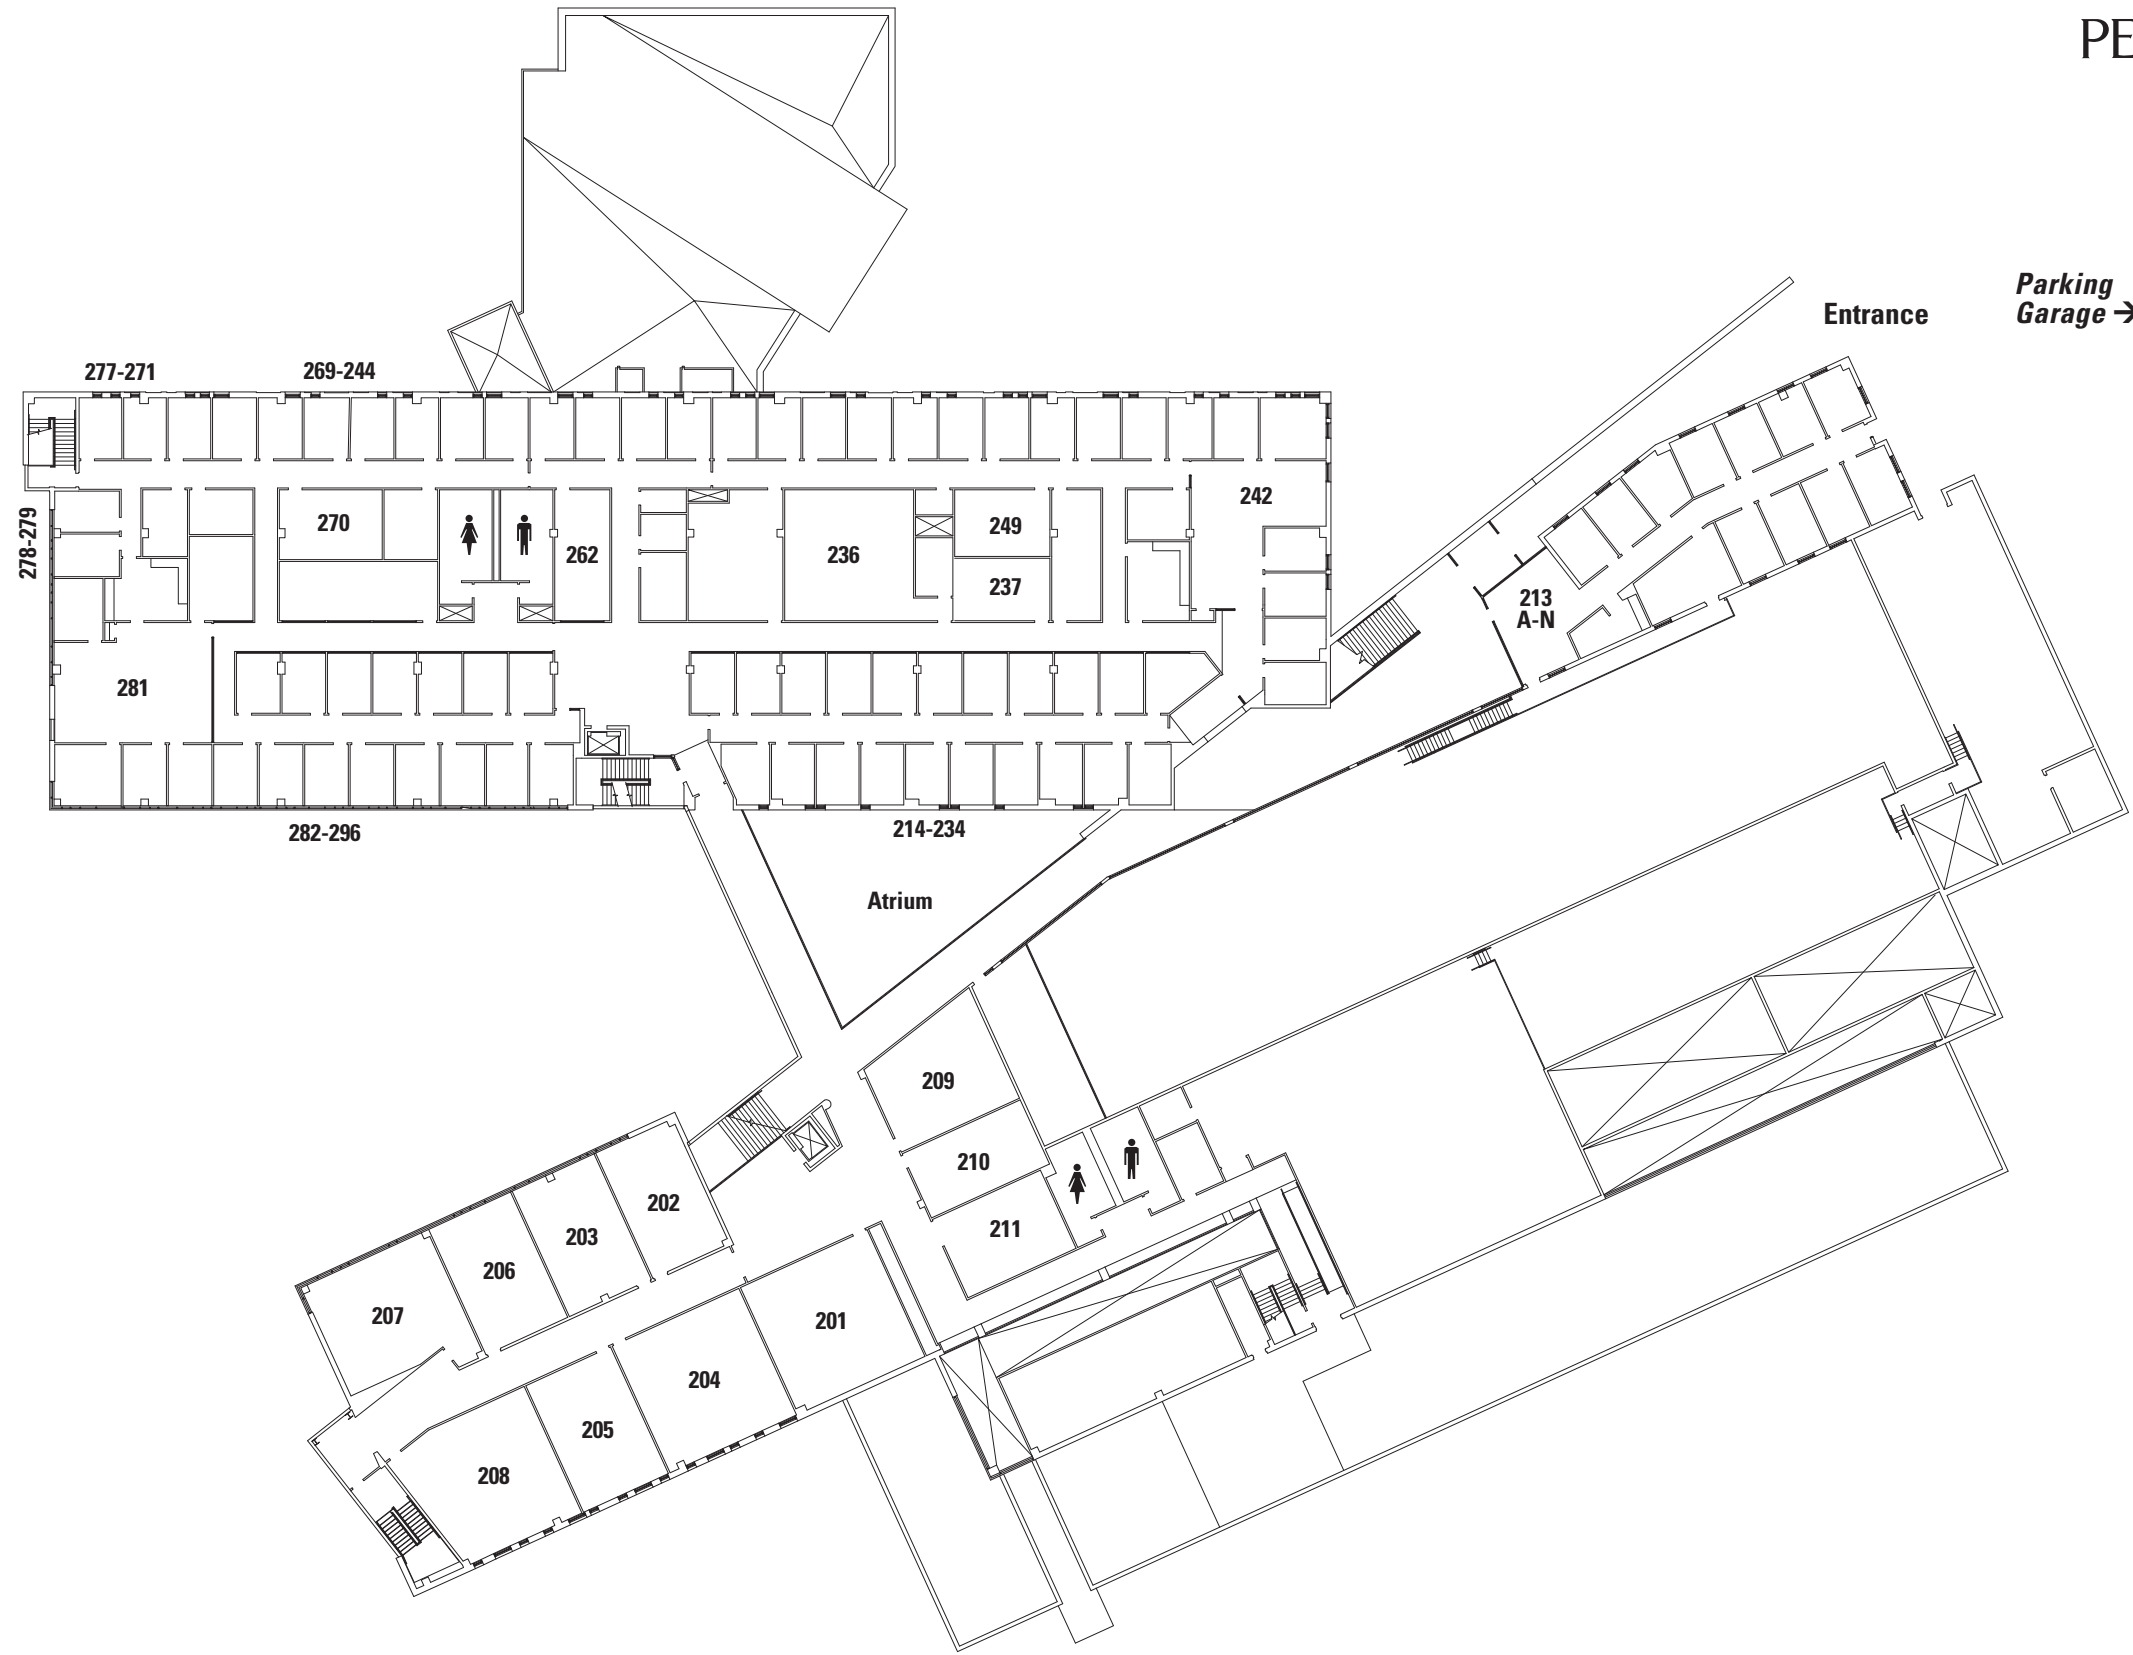

Entrance

Entrance

Jordan Road

- Key Locations**
- 001 Erie Insurance Technology-Enhanced Lecture Hall
 - 002 Verizon Technology-Enhanced Lecture Hall
 - 007-015 Engineering Computer Classrooms

GROUND FLOOR

Samuel P. Black III
 Conference Center

Clark Café

Outdoor
 Patio

127
 Plastics Processing Lab

Entrance

JACK BURKE RESEARCH AND ECONOMIC DEVELOPMENT CENTER, FIRST FLOOR

- Key Locations**
- 101-107 Classrooms
 - 109, 140-152 Electrical Engineering Labs
 - 112, 113, 117-124 Mechanical Engineering Labs
 - 127-133 Plastics Engineering Technology Labs
 - 135 J. Gary Raimy Behavioral Sciences Interactive Lab
 - 153 Financial Services Lab
 - 162 Computer Center Help Desk
 - 175, 176 Computer Labs

Jordan Road

- Key Locations**
- 201-208 Classrooms
 - 242 School of Engineering Office
 - 281 Black School of Business Office