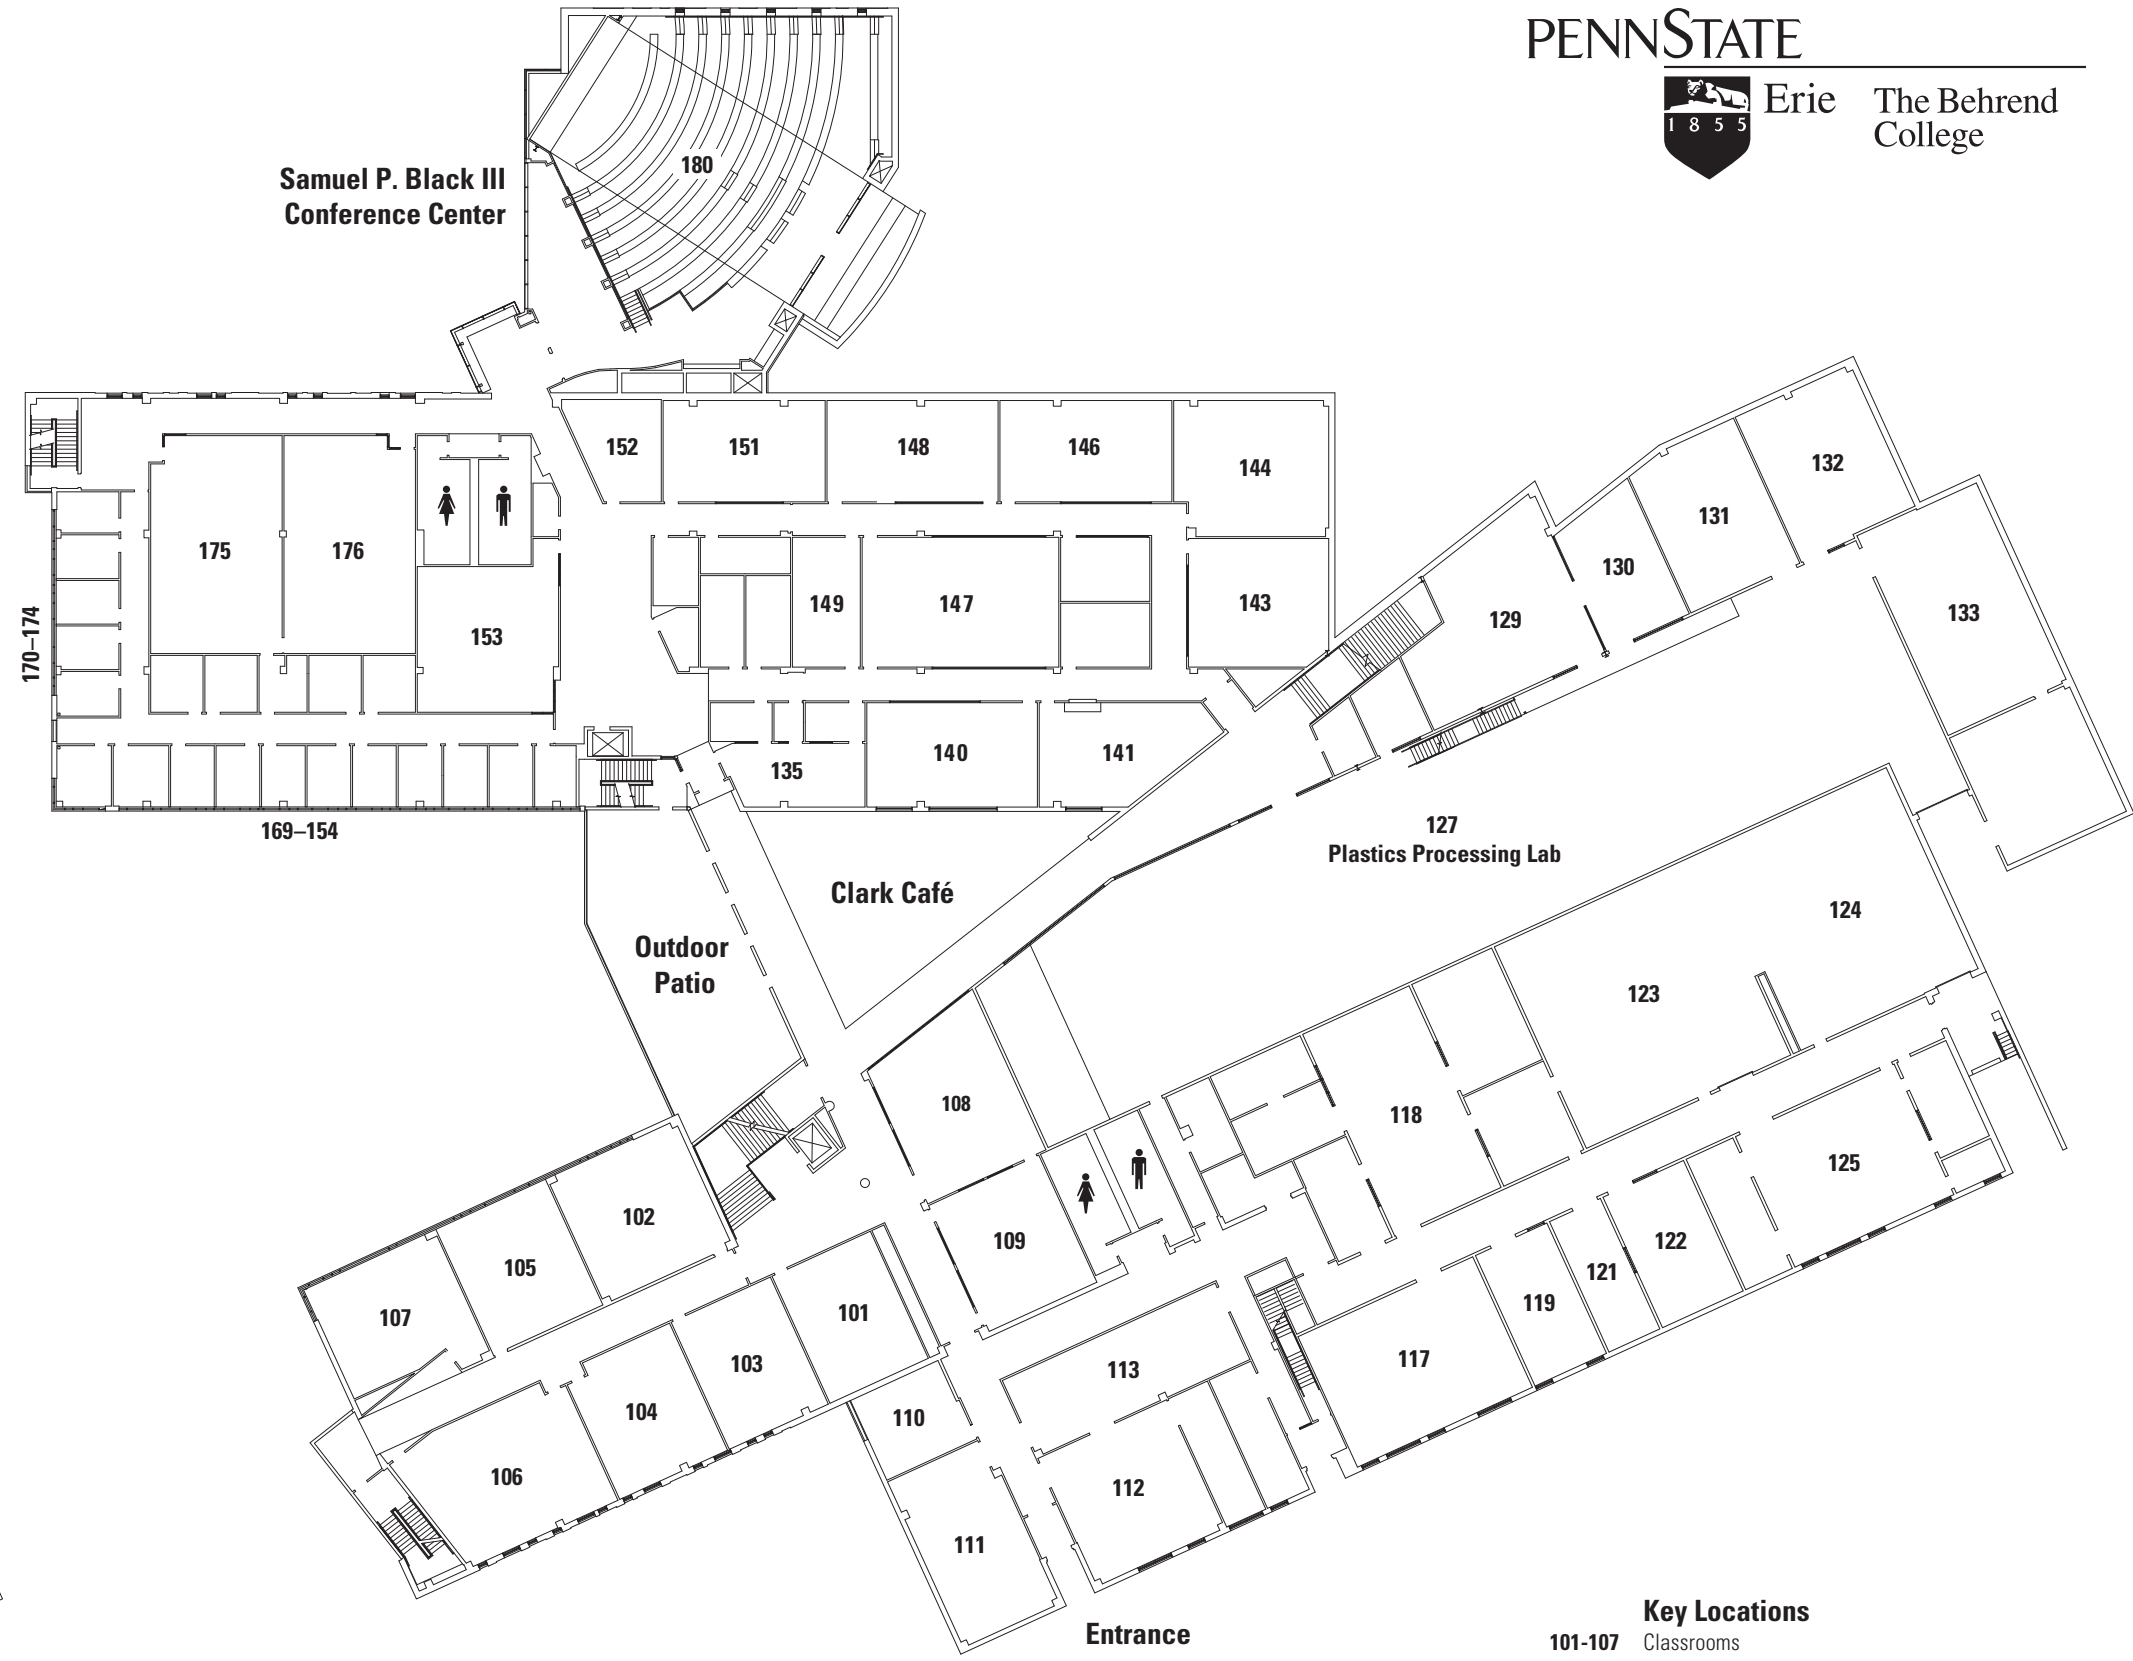

Entrance

Entrance

Jordan Road

- Key Locations**
- 001 Erie Insurance Technology-Enhanced Lecture Hall
 - 002 Verizon Technology-Enhanced Lecture Hall
 - 007-015 Engineering Computer Classrooms

GROUND FLOOR

Samuel P. Black III
 Conference Center

Clark Café

Outdoor
 Patio

127
 Plastics Processing Lab

Entrance

JACK BURKE RESEARCH AND ECONOMIC DEVELOPMENT CENTER, FIRST FLOOR

- Key Locations**
- 101-107 Classrooms
 - 109, 140-152 Electrical Engineering Labs
 - 112, 113, 117-124 Mechanical Engineering Labs
 - 127-133 Plastics Engineering Technology Labs
 - 135 J. Gary Raimy Behavioral Sciences Interactive Lab
 - 153 Financial Services Lab
 - 162 Computer Center Help Desk
 - 175, 176 Computer Labs

Jordan Road

- Key Locations**
- 201-208 Classrooms
 - 242 School of Engineering Office
 - 281 Black School of Business Office