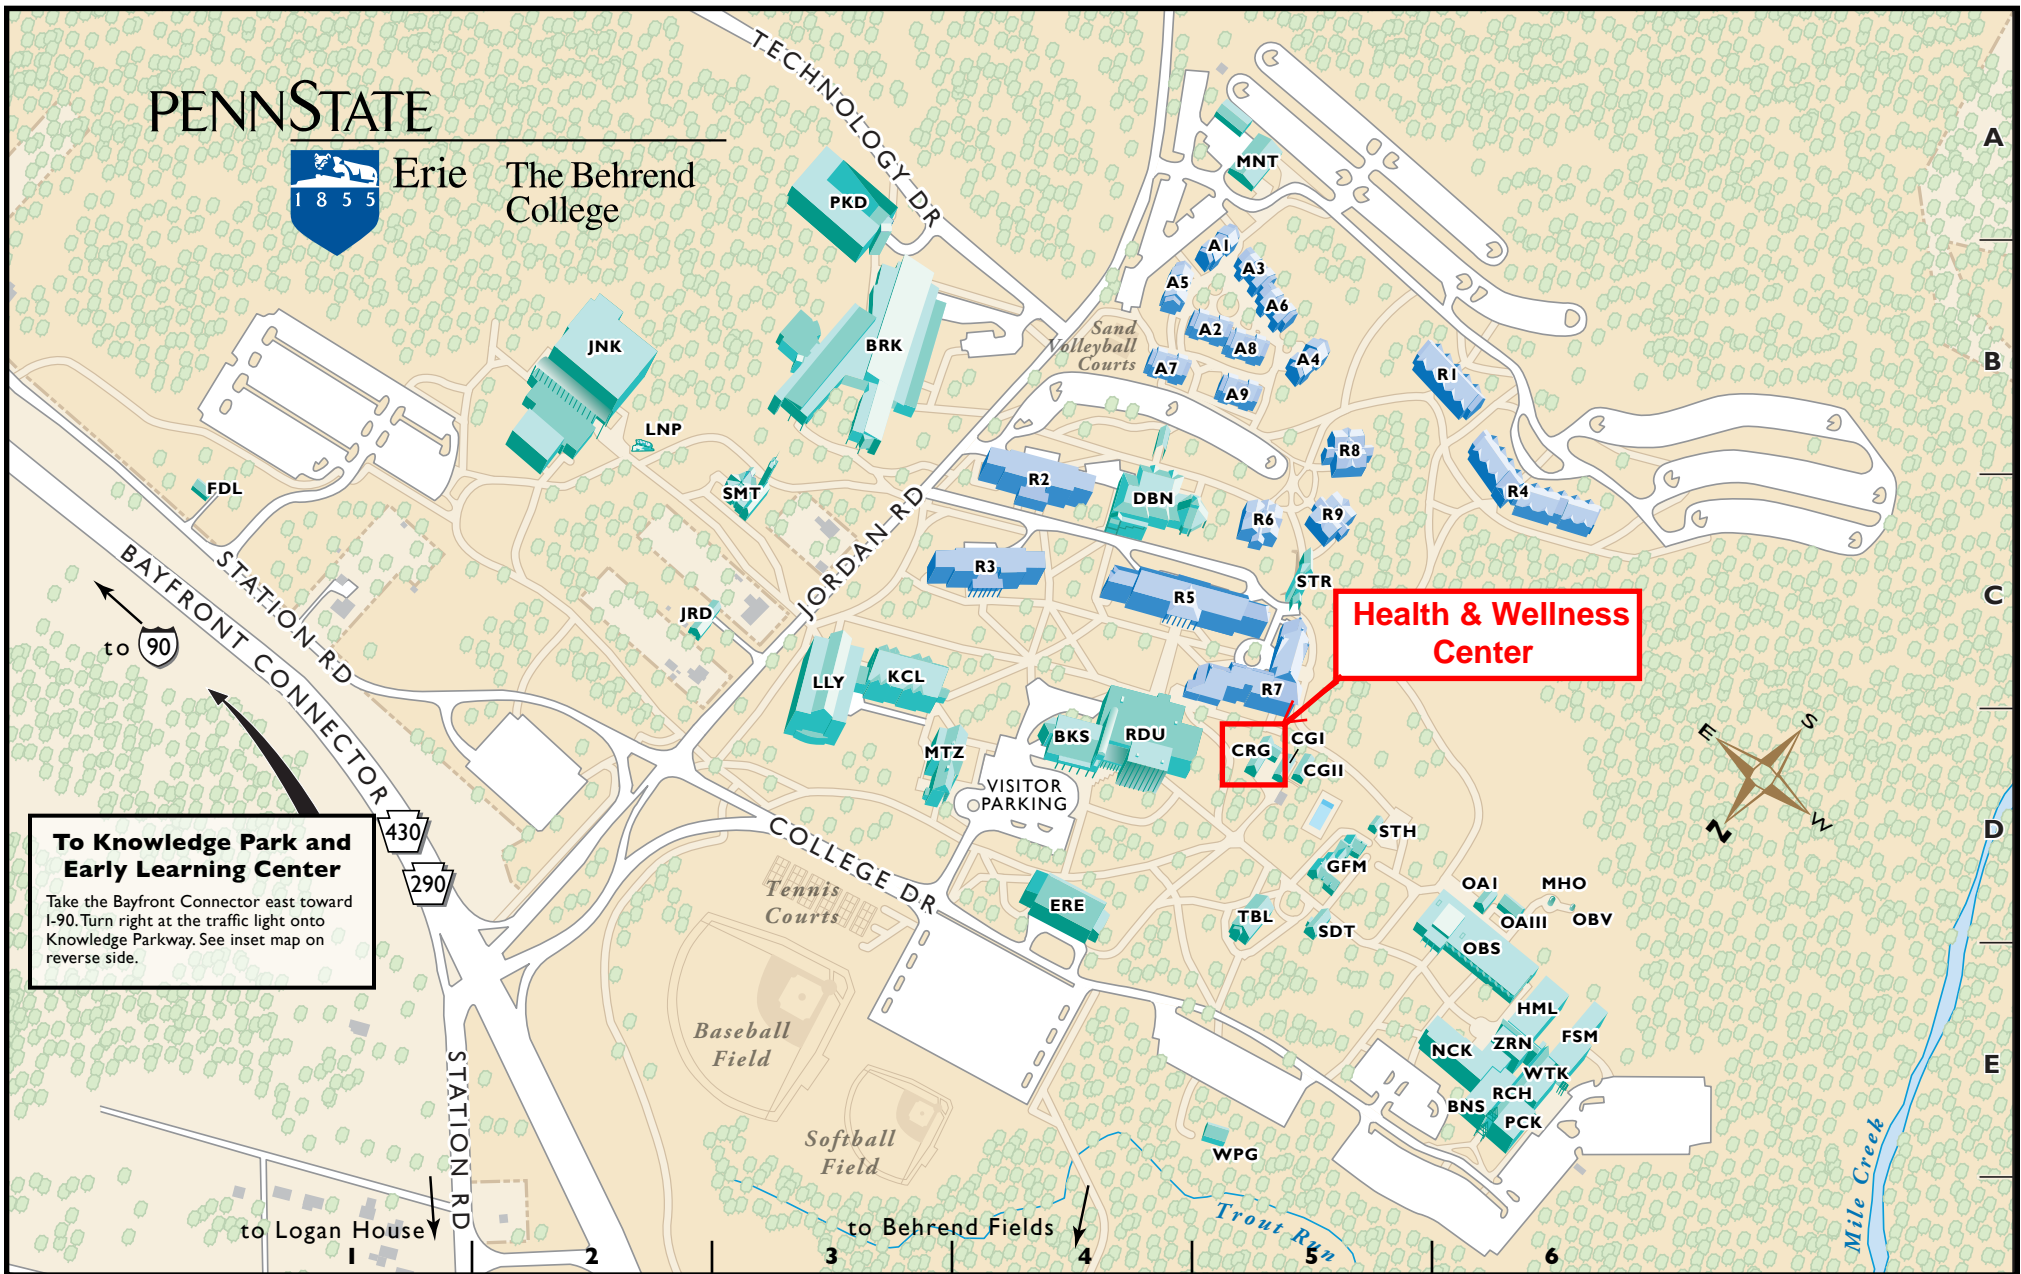

PENN STATE

Erie The Behrend College

To Knowledge Park and Early Learning Center

Take the Bayfront Connector east toward I-90. Turn right at the traffic light onto Knowledge Parkway. See inset map on reverse side.

BNS Benson Building E6	GFM Glenhill Farmhouse D5	MHO Mehalso Observatory D6	RCH Roche Hall E6	<i>Residence Halls</i>	<i>Apartments</i>
BKS Bookstore D4	HML Hammernill Building E6	MTZ Metzgar Center D3	SMT Smith Chapel & Carillon C3	R1 Almy Hall B6	A1 Ariel Hall B5
BRK Burke Center B3	JRD Jordan Rd Office Building C2	NCK Nick Building E6	STH South Cottage D5	R2 Lawrence Hall C4	A2 Caledonia Hall B5
CRG Carriage House D5	JNK Junker Center B2	OBV Observatory D6	STR Stairtower C5	R3 Niagara Hall C4	A3 Champlin Hall B5
CGI Carriage House Annex I D5	KCL Kochel Center C3	OAI Otto Behrend Annex I D6	SDT Studio Theatre D5	R4 Ohio Hall C6	A4 Elliott Hall B5
CGII Carriage House Annex II D5	LLY Lilley Library C3	OAIII Otto Behrend Annex III D6	TBL Turnbull Hall D5	R5 Perry Hall C4	A5 Packet Hall B4
DBN Dobbins Dining Hall C4	LNP Lion Plaza B2	OBS Otto Behrend Science Bldg E6	WPG Wilson Picnic Grove E5	R6 Porcupine Hall C5	A6 Scorpion Hall B5
ERE Erie Hall D4	LGN Logan House*	PKD Parking Deck A3	WTK Witkowski Building E6	R7 Senat Hall C5	A7 Somers Hall B4
FSM Fasnmyer Building E6	LCH Logan Carriage House*	PCK Prischak Building E6	ZRN Zurn Building E6	R8 Tiffany Hall B5	A8 Turner Hall B5
FDL Federal House C1	MNT Maintenance A5	RDU Reed Union Building D4		R9 Tigress Hall C5	A9 Yarnall Hall B5