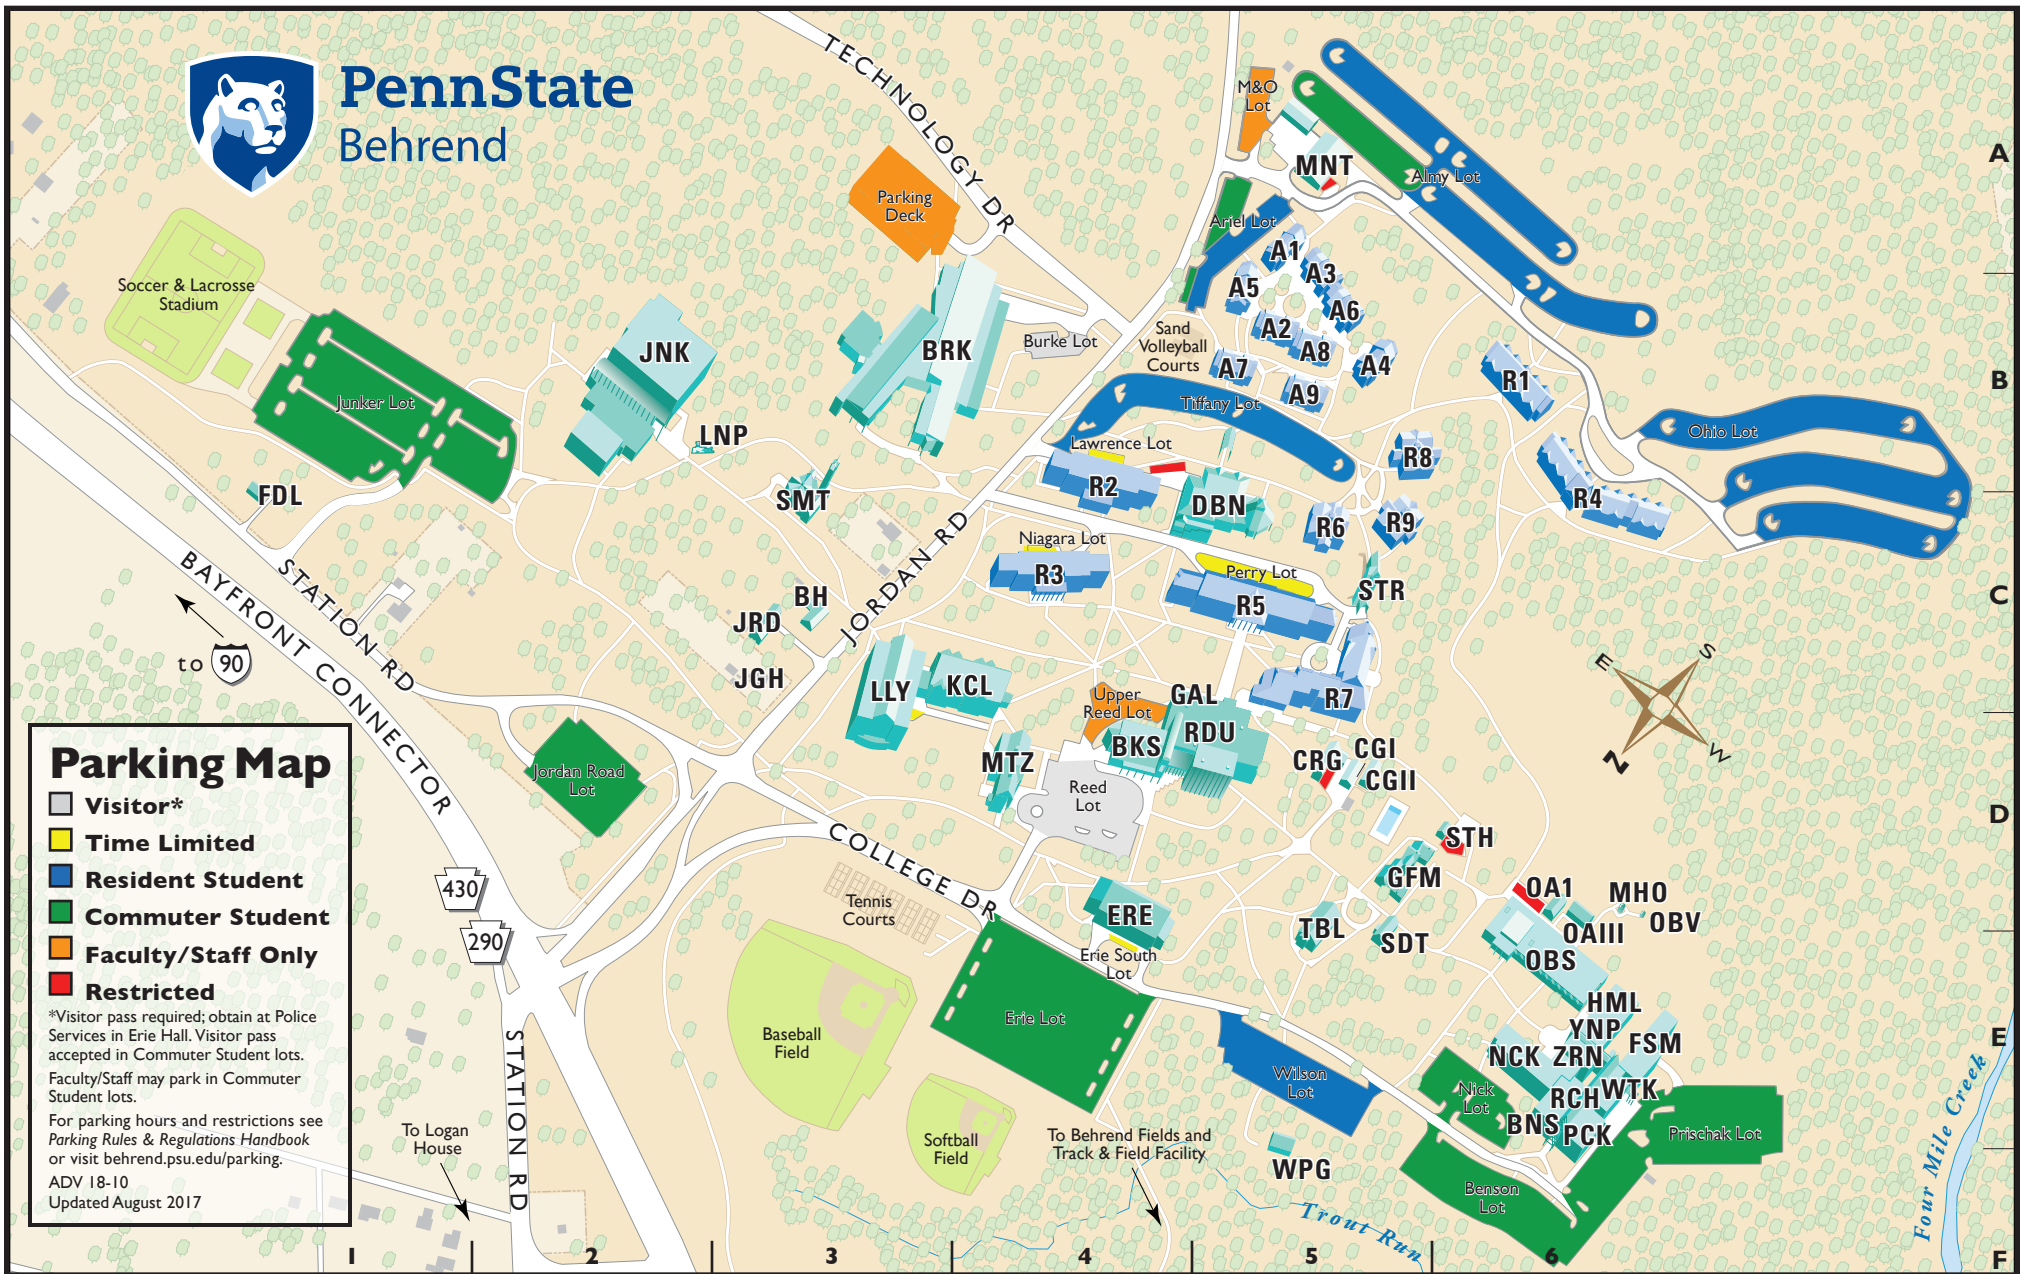

PennState Behrend

Parking Map

- Visitor***
- Time Limited**
- Resident Student**
- Commuter Student**
- Faculty/Staff Only**
- Restricted**

*Visitor pass required; obtain at Police Services in Erie Hall. Visitor pass accepted in Commuter Student lots.
Faculty/Staff may park in Commuter Student lots.

For parking hours and restrictions see *Parking Rules & Regulations Handbook* or visit behrend.psu.edu/parking.
ADV 18-10
Updated August 2017

BH	Balmer House C3	FDL	Federal House B1	MNT	Maintenance A5	RCH	Roche Hall E6	<i>Residence Halls</i>		
BNS	Benson Building E6	GAL	The Galley Store C4	MHO	Mehalzo Observatory D6	SMT	Smith Chapel & Carillon C3	Almy Hall B6	<i>Apartments</i>	
BKS	Bookstore D4	GFM	Glenhill Farmhouse D5	MTZ	Metzgar Center D4	STH	South Cottage D6	A1	Ariel Hall A5	
BRK	Burke Center B3	HML	Hammermill Building E6	NCK	Nick Building E6	STR	Stairtower C5	R2	Lawrence Hall C4	
CRG	Carriage House D5	JGH	Jordan Guest House C3	OBV	Observatory D6	SDT	Studio Theatre E5	R3	Niagara Hall C4	
CGI	Carriage House Annex I D5	JRD	Jordan Rd Office Building C3	OAI	Otto Behrend Annex I D6	TBL	Turnbull Hall E5	R4	Ohio Hall C6	
CGII	Carriage House Annex II D5	JNK	Junker Center B2	OAIII	Otto Behrend Annex III E6	WPG	Wilson Picnic Grove E5	R5	Perry Hall C5	
DBN	Dobbins Dining Hall C5	KCL	Kochel Center C4	OBS	Otto Behrend Science Bldg E6	WTK	Witkowski Building E6	R6	Porcupine Hall C5	
ERE	Erie Hall D4	LLY	Lilley Library C3	PCK	Prischak Building E6	YNP	Yahn Planetarium E6	R7	Senat Hall C5	
FSM	Fasenmyer Building E6	LNP	Lion Plaza B2	RDU	Reed Union Building D5	ZRN	Zurn Building E6	R8	Tiffany Hall B5	
							R9	Tigress Hall C5	A2	Caledonia Hall B5
									A3	Champlin Hall B5
									A4	Elliott Hall B5
									A5	Packet Hall B4
									A6	Scorpion Hall B5
									A7	Somers Hall B4
									A8	Turner Hall B5
									A9	Yarnall Hall B5